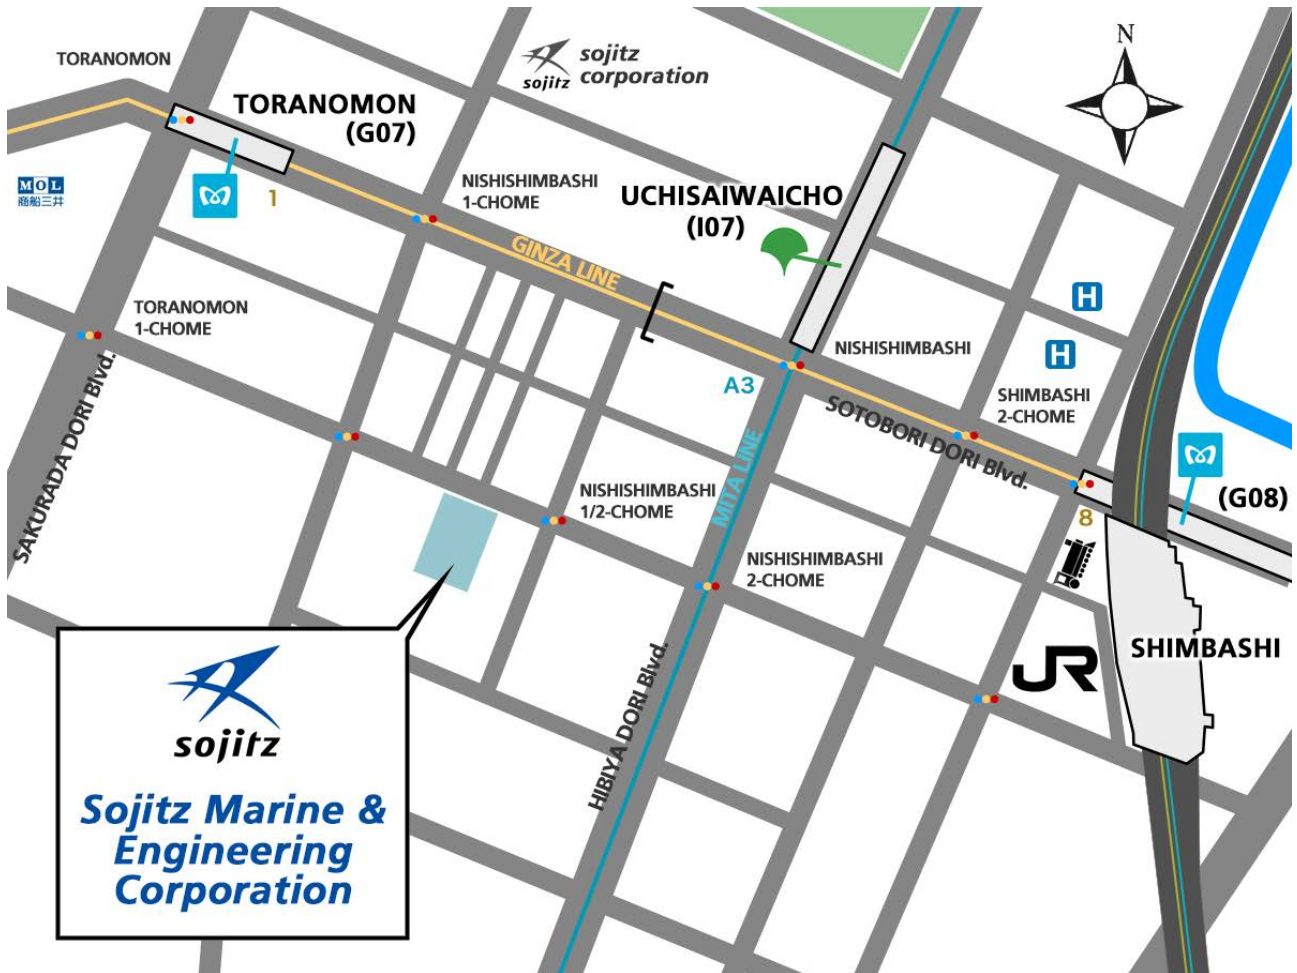

## Sojitz Marine & Engineering Corporation, Tokyo Main Office

3F, MARK LIGHT TORANOMON building  
3-1, Nishi-shimbashi 2-chome, Minato-ku,  
Tokyo 105-0003 JAPAN

TEL +81(3)3596-0888 FAX (3)3596-0801

**Attention ! Our office is in a different location than Sojitz Corporation**

5 min. walk from Exit 1 of Toranomom Stn. (Metro Ginza Line)  
5 min. walk from Exit A3 of Uchisaiwaicho Stn. (Metro Mita Line)  
8 min. walk from Exit 8 of Shimbashi Stn. (Metro Ginza Line)  
8 min. walk from JR Shimbashi Stn. (Hibiya or Karasumori Exit)