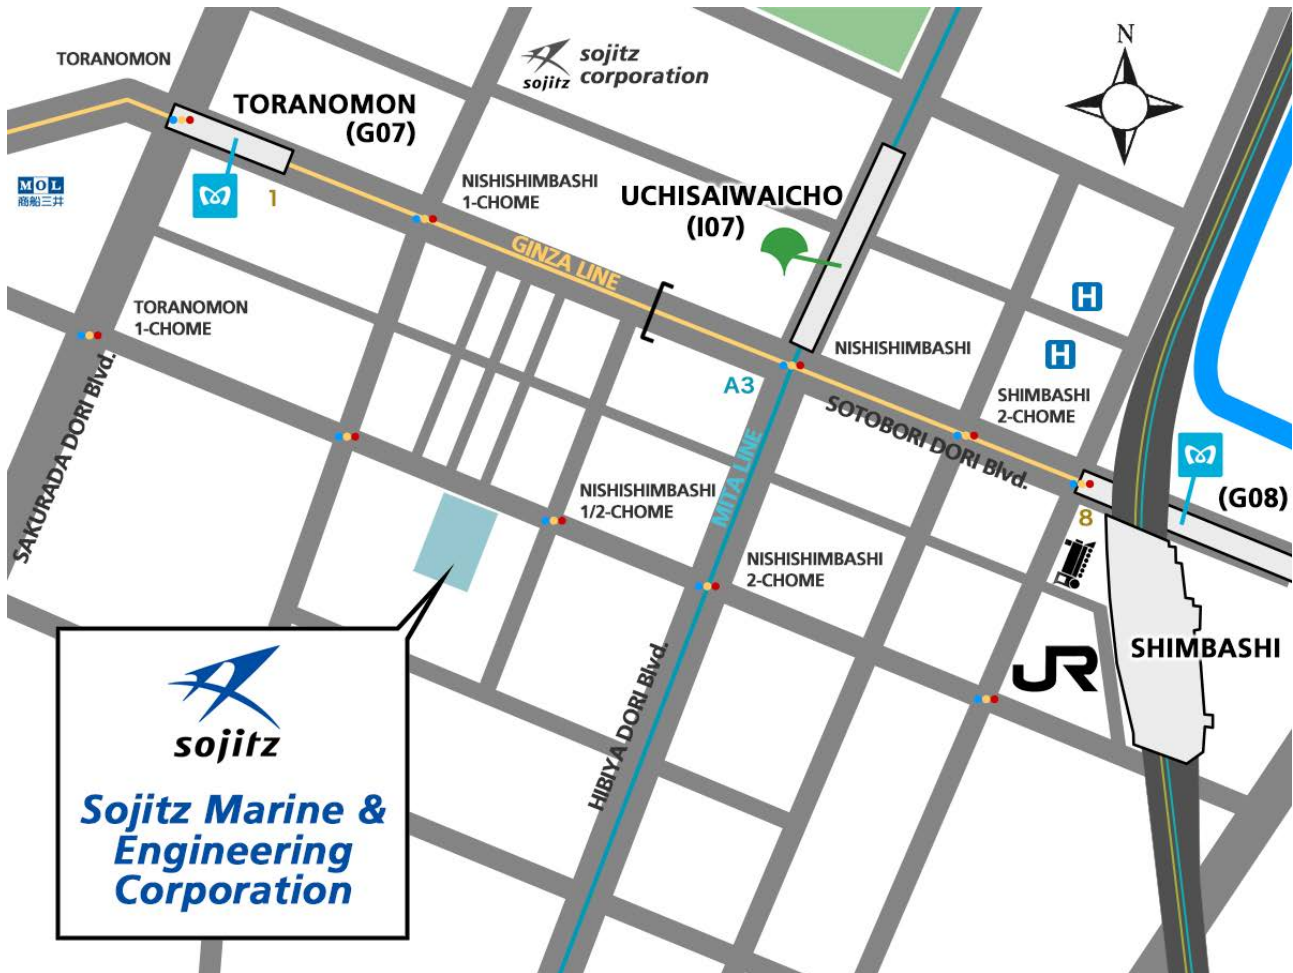

Sojitz Marine & Engineering Corporation, Tokyo Main Office

3F, MARK LIGHT TORANOMON building
3-1, Nishi-shimbashi 2-chome, Minato-ku,
Tokyo 105-0003 JAPAN

TEL +81(3)3596-0888 FAX (3)3596-0801

Attention ! Our office is in a different location than Sojitz Corporation

5 min. walk from Exit 1 of Toranomom Stn. (Metro Ginza Line)
5 min. walk from Exit A3 of Uchisaiwaicho Stn. (Metro Mita Line)
8 min. walk from Exit 8 of Shimbashi Stn. (Metro Ginza Line)
8 min. walk from JR Shimbashi Stn. (Hibiya or Karasumori Exit)

JR山手線・新橋駅日比谷口・烏森口より徒歩8分